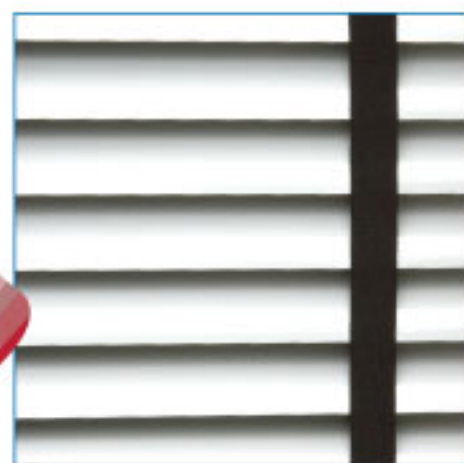

Standard

Classic Cloth Tape