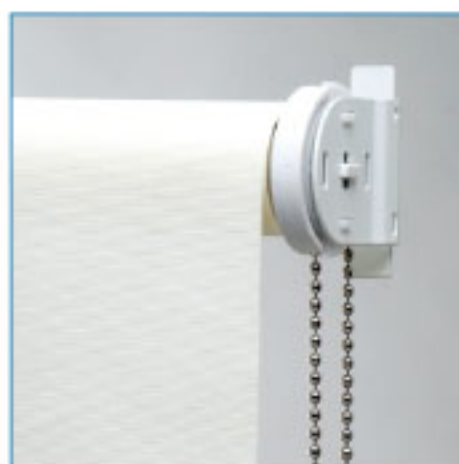

Our extensive range of fabrics allows you to choose from contemporary sheers and translucents for softly filtered light or blackout fabrics for room darkening.

Choose from 'chain control' for smooth operation or 'spring operation' for ultimate child safety. HOLLAND BLINDS can also be motorised with switch or remote control.

Our TRIM SELECTOR will guide you through our extensive range of colour co-ordinated accessories and trim styles.

A tensioning device is installed with all chain controls to ensure your child's safety.

CARE INSTRUCTIONS: Dust regularly. Most smudges & stains can be removed by sponging gently with a solution of mild detergent & warm water. Avoid rigorous rubbing and never use solvents.