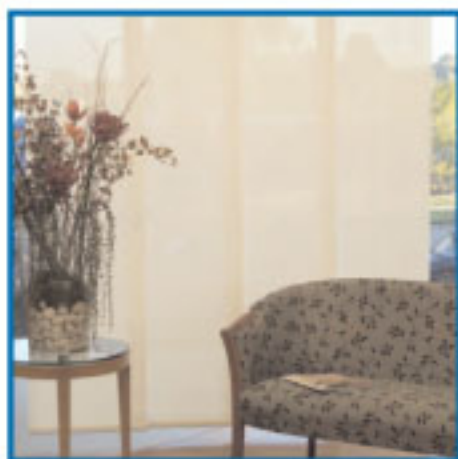

75mm Flat Fascia