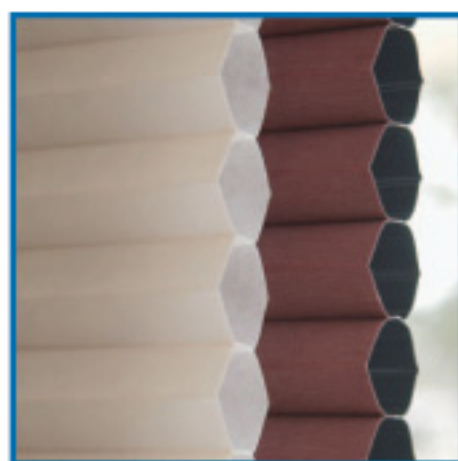

19mm Cellular Pleat