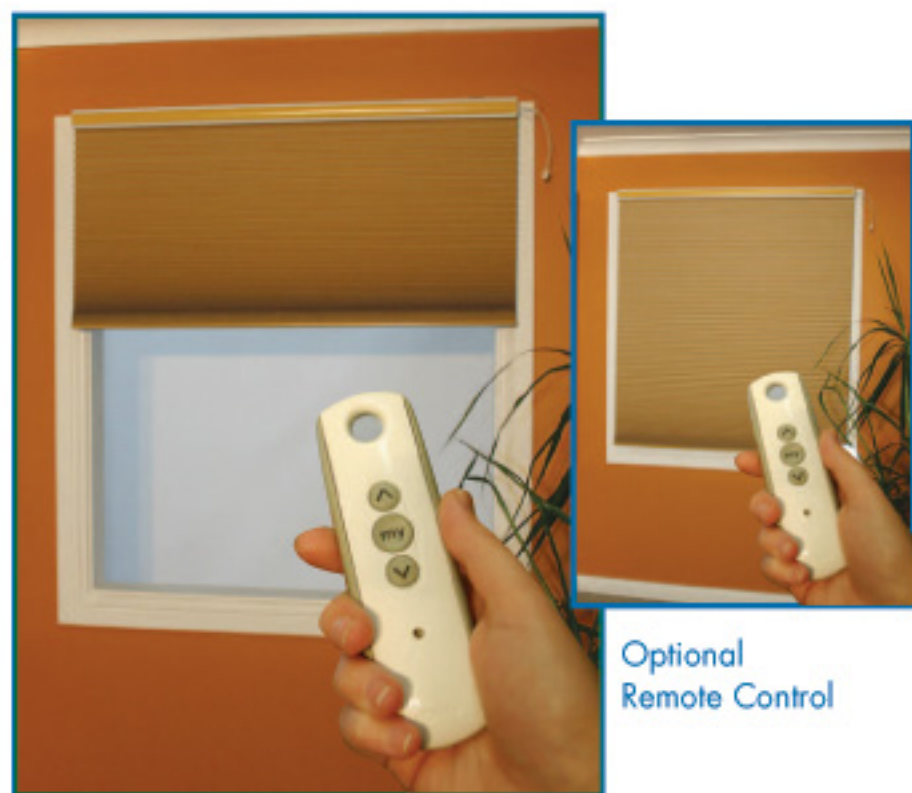

Available in translucent polyester fabric and metallised block out fabric. Galaxy is efficient in blocking out the light, heat & cold.

The distinctive honeycomb pleat creates air pockets which act as insulators, reducing noise while keeping you warm in winter and cool in summer.

The white backing reflects external solar heat aiding the insulation process.

All blinds are available with colour co ordinated accessories.

Optional
Remote Control

CARE INSTRUCTIONS: Dust with a feather duster or vacuum using brush attachment. For translucent Galaxy blinds only, remove most smudges & stains by sponging gently with a solution of mild detergent & warm water.