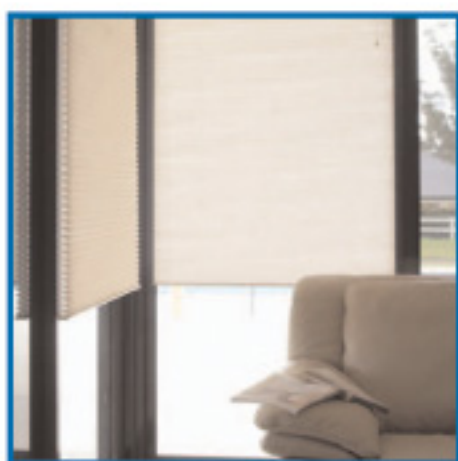

**GALAXY
PLEATED**

Sydney Blinds & Screens

www.sydneyblinds.com.au

Efficient in **light & heat control**

Galaxy cellular pleated shades are lightweight pleated blinds providing gently filtered light without sacrificing your privacy.

Available in translucent polyester fabric and metallised block out fabric. Galaxy is efficient in blocking out the light, heat & cold.

The distinctive honeycomb pleat creates air pockets which act as insulators, reducing noise while keeping you warm in winter and cool in summer.

The white backing reflects external solar heat aiding the insulation process.

All blinds are available with colour co ordinated accessories.

Optional
Remote Control

CARE INSTRUCTIONS: Dust with a feather duster or vacuum using brush attachment. For translucent Galaxy blinds only, remove most smudges & stains by sponging gently with a solution of mild detergent & warm water.

19mm Cellular Pleat

Translucent Cellular Pleated

Day/Night Option
Top Down/Bottom Up Option

Sydney Blinds & Screens

Showroom, 26 Stoddart Road, Prospect
Monday - Friday 8am - 6pm, Sunday 10am - 4pm
ALL SUBURBS. PHONE NOW FOR YOUR FREE CONSULTATION