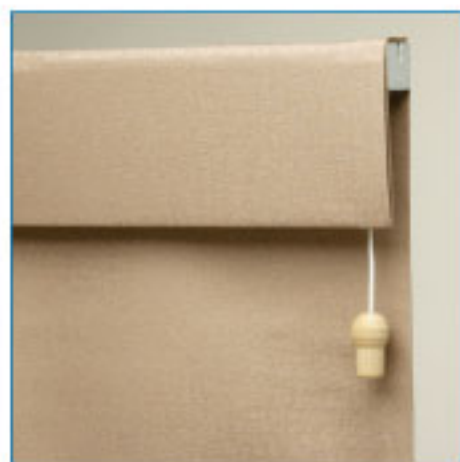

Add the designer touch **to your home**

Add the designer touch to any room with the soft fabric folds of ROMAN BLINDS.

ROMANS provide a contemporary look and feel with a large range of translucent, light filtering fabrics in fashionable tones and textures, and block out fabrics for greater light and privacy control.

Choose from 'extruded aluminium' battens for that traditional ROMAN look or feature stylish 'timber battens' in woodgrain or painted finishes.

Operating options include the traditional 'corded system' tied off to a cleat; the 'cord lock' system or the continuous 'chain drive' system which removes the cords.

A cord tensioning device is installed with each ROMAN BLIND to ensure your child's safety.

Cord Operated