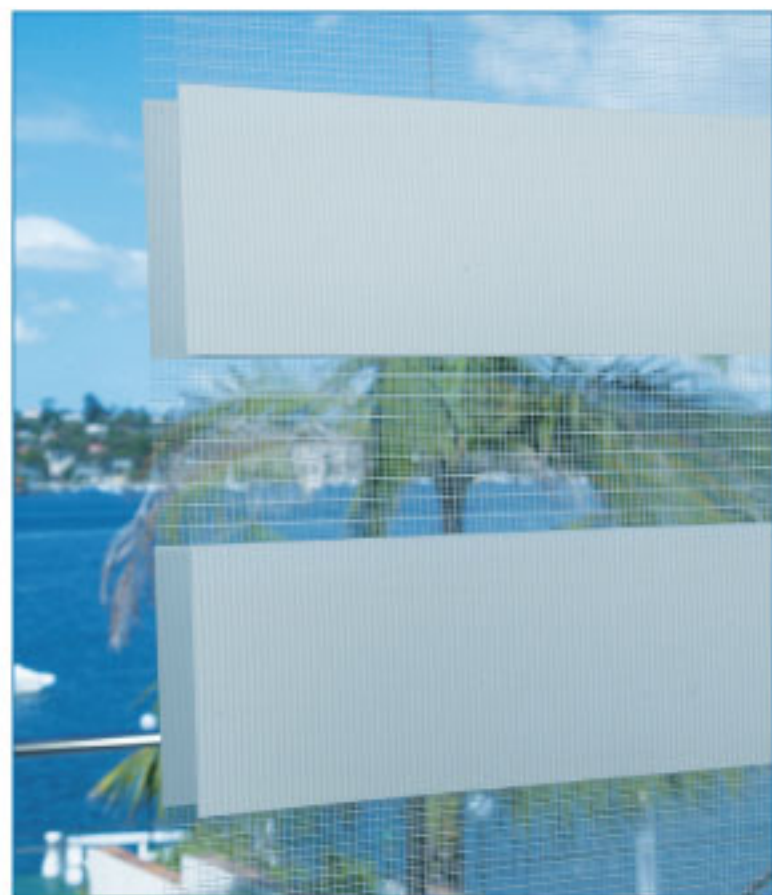

**SHEER
ELEGANCE**

Sydney Blinds & Screens

www.sydneyblinds.com.au

Maintain your view **protect your privacy**

This revolutionary new roller blind allows you to maintain your view while protecting your privacy. It combines a stylish curved fascia with chain control. The unique bottom rail mechanism promotes smooth and effective operation. This remarkable new blind offers you UV and heat protection.

You will be overwhelmed by its Sheer Elegance

Stylished Curved Fascia

Unique Bottom Rail

Privacy, UV & Heat Protection

CARE INSTRUCTIONS: Dust regularly. Most smudges & stains can be removed by sponging gently with a solution of mild detergent & warm water. Avoid rigorous rubbing and never use solvents.