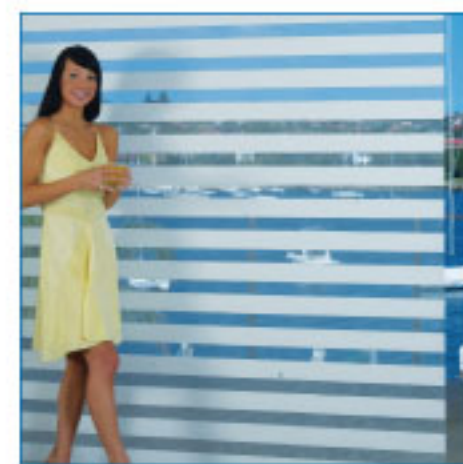

**SHEER
ELEGANCE**

Sydney Blinds & Screens

www.sydneyblinds.com.au

Maintain your view **protect your privacy**

This revolutionary new roller blind allows you to maintain your view while protecting your privacy. It combines a stylish curved fascia with chain control. The unique bottom rail mechanism promotes smooth and effective operation. This remarkable new blind offers you UV and heat protection.

You will be overwhelmed by its Sheer Elegance

Stylished Curved Fascia

Unique Bottom Rail

Privacy, UV & Heat Protection

CARE INSTRUCTIONS: Dust regularly. Most smudges & stains can be removed by sponging gently with a solution of mild detergent & warm water. Avoid rigorous rubbing and never use solvents.