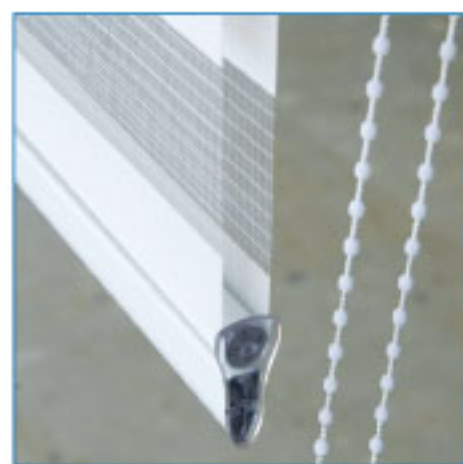

**SHEER
ELEGANCE**

Sydney Blinds & Screens

www.sydneyblinds.com.au

Maintain your view **protect your privacy**

This revolutionary new roller blind allows you to maintain your view while protecting your privacy. It combines a stylish curved fascia with chain control. The unique bottom rail mechanism promotes smooth and effective operation. This remarkable new blind offers you UV and heat protection.

You will be overwhelmed by its Sheer Elegance

Stylished Curved Fascia

Unique Bottom Rail

Privacy, UV & Heat Protection

CARE INSTRUCTIONS: Dust regularly. Most smudges & stains can be removed by sponging gently with a solution of mild detergent & warm water. Avoid rigorous rubbing and never use solvents.