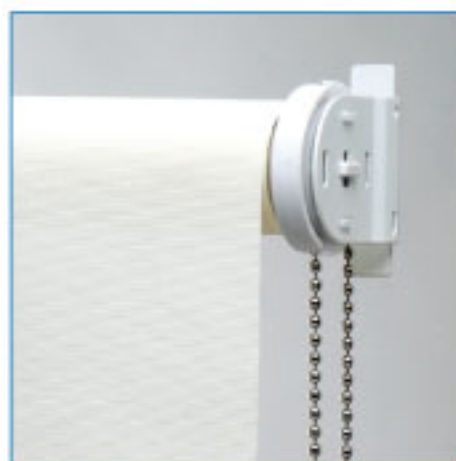

Deluxe Chain System