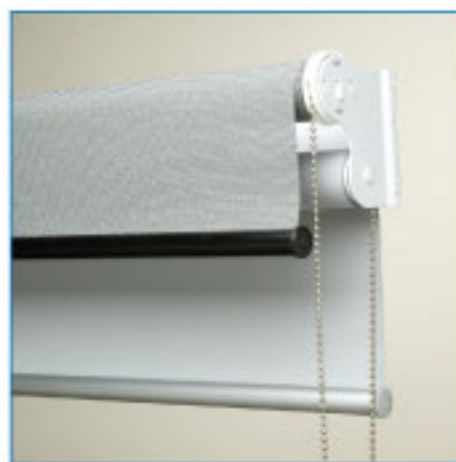

Stylish and functional as Roller Blinds, Roman Blinds or Vertical Blinds, SUNSCREEN allows you to enjoy the view, whilst providing daytime privacy, heat control and glare reduction.

SUNSCREEN offers extensive colour ranges to harmonise with all decor and architectural designs.

Sunscreen roller blinds are suitable for manual chain control operation or motorised with switch or remote control.

For total privacy both day and night, twin blinds allow you to alternate between a total blackout blind and the benefits of a SUNSCREEN roller blind.

A tensioning device is installed with all chain controls to ensure your child's safety.

CARE INSTRUCTIONS: Clean dirty marks with a sponge soaked in luke warm water and mild detergent solution.

Deluxe Chain System