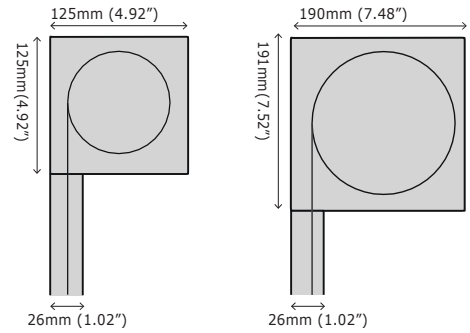

## CAPACITY

	Width	Drop	Max Area
Zipscreen	5m (16ft)	4m (13ft)	12m <sup>2</sup> (129ft <sup>2</sup> )
Zipscreen Extreme	7m (23ft)	5m (16ft)	35m <sup>2</sup> (377ft <sup>2</sup> )

## DIMENSIONS

Zipscreen

Zipscreen Extreme