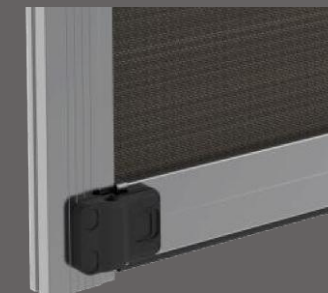

ONE ACTION ULTRA-LOCK & TENSION

The patented technology of Ultra-Lock enables the shade to be closed, locked and tensioned in one easy action, for a secure and taut fabric finish.